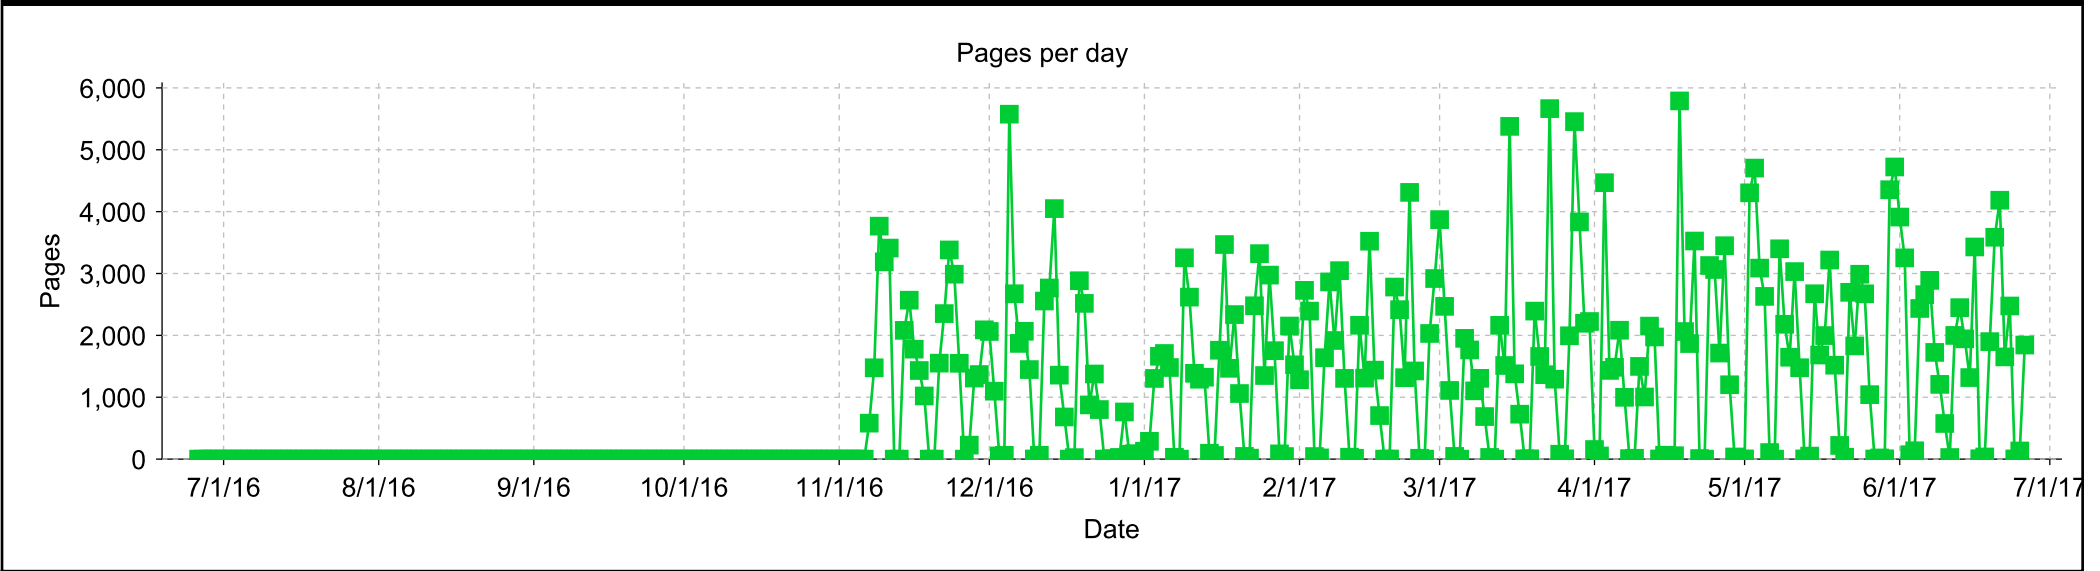

General Statistics	
Days in period:	366
Active Users:	260
Active Printers:	36
Total Printed Pages:	363,116
Total Printed Sheets:	224,331
Total Jobs:	58,566
Pages per day:	992
Sheets per day:	612

Color Composition	Pages	%/Total
Grayscale:	180,122	49.60%
Color:	182,994	50.40%

Duplex Composition	Pages	%/Total
Duplex:	277,558	76.44%
Simplex:	85,558	23.56%

Job Type Composition	Pages	%/Total
Print:	346,289	92.53%
Copy:	16,827	4.50%
Scan:	11,112	2.97%
Fax:	0	0.00%

Top Printers	Pages	%/Total
... Floor Graphics (Alternative Drivers)	99,466	27.39%
df-print-ri-01\HQ Ripley Second Floor 1	60,327	16.61%
df-print-ri-01\HQ Ripley First Floor 1	44,608	12.28%
df-print-ri-01\HQ Ripley Second Floor 2	28,796	7.93%
df-print-ri-01\HQ Ripley First Floor 2	28,504	7.85%
df-print-ri-01\HQ Ripley Ground Floor 1	26,645	7.34%
df-print-ri-01\HQ Ripley Ground Floor 2	20,701	5.70%
df-print-ri-01\Ascot Drive Area Office	14,615	4.02%
device\HQ Ripley First Floor 1	6,966	1.92%
df-print-ri-01\Kingsway Training Annexe	5,532	1.52%

Environmental Impact	
 Trees Consumed	26.92 trees
 CO2 Produced	2,849.0 kg
 Equivalent Bulb Hours	178,380.5 hours

Top Printer Groups	Pages
HQ RIPLEY	312,236

Daily Page Total - For the period of Jun 26, 2016 to Jun 26, 2017.

Hourly Page Total - For the period of Jun 26, 2016 to Jun 26, 2017.